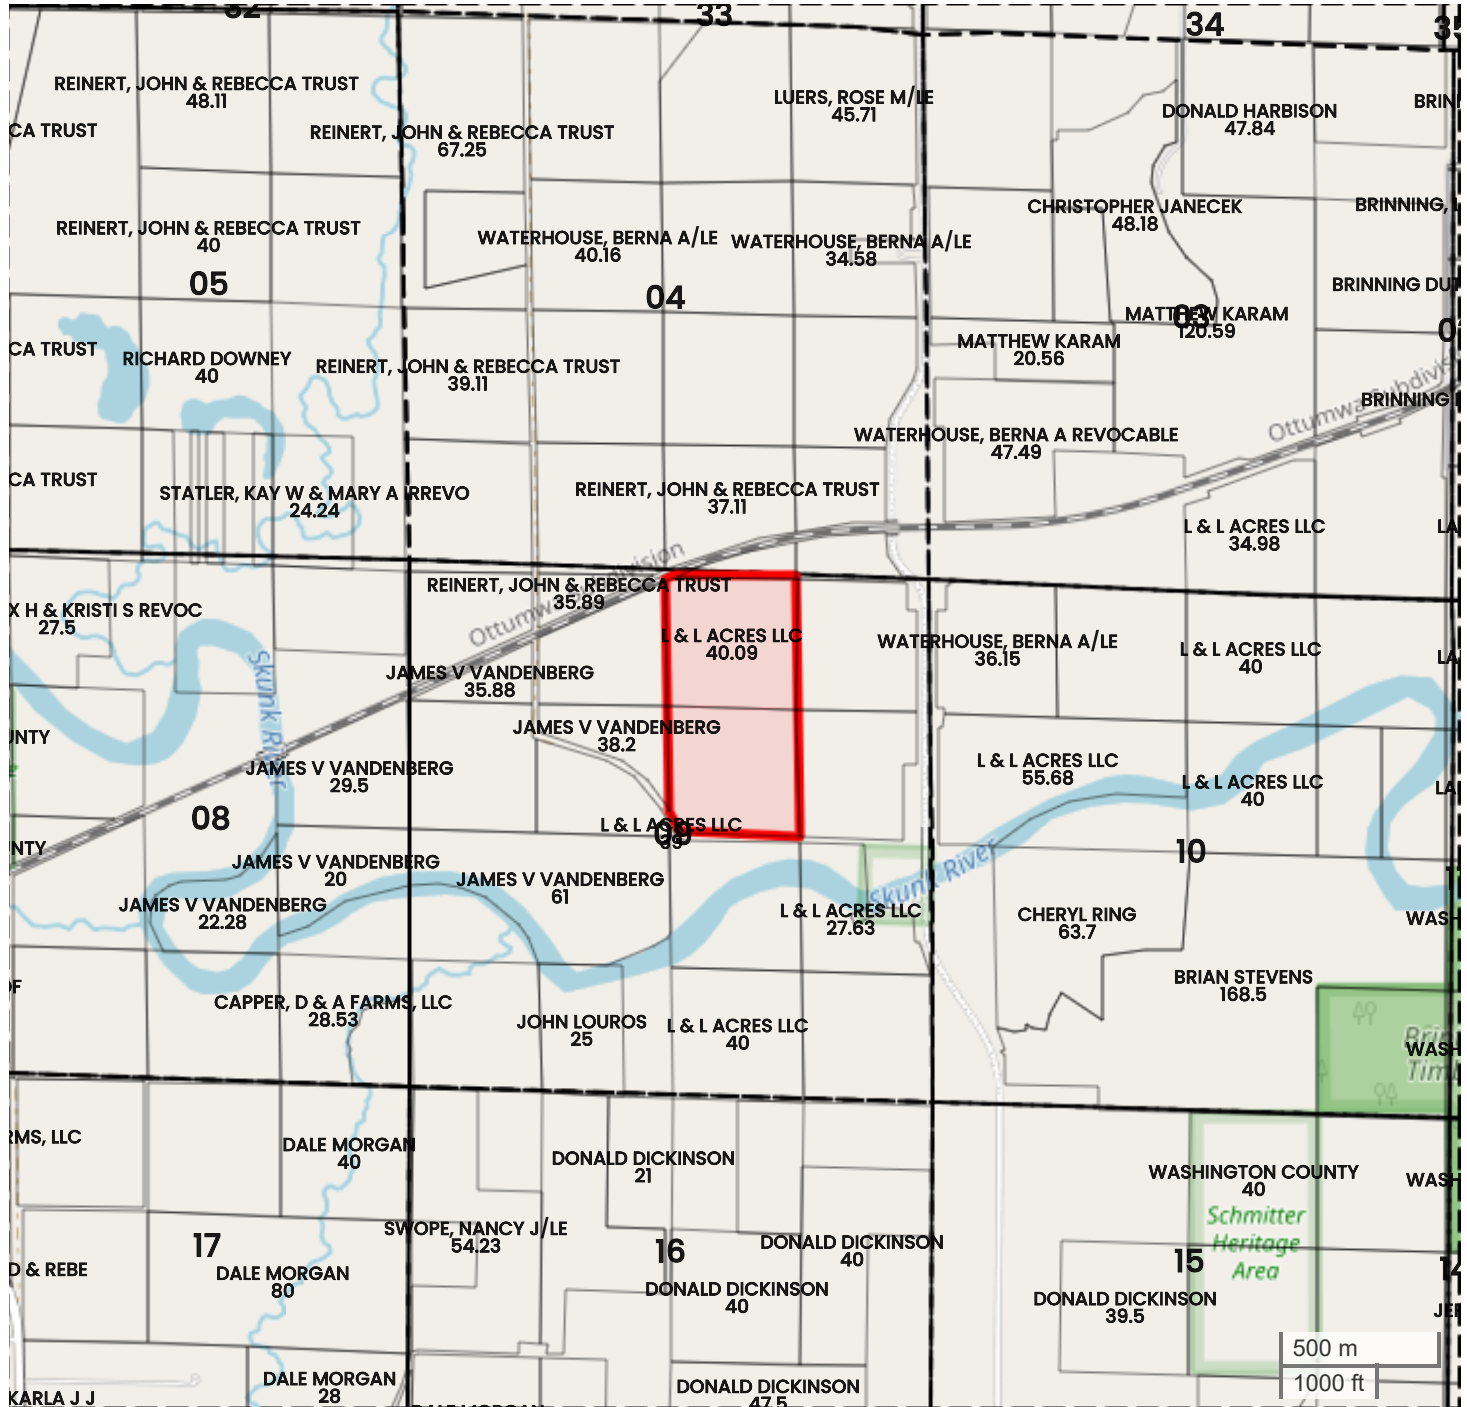

L & L ACRES, LLC  
**PLAT MAP**

Center: 41.231639, -91.894950

**09-74N-9W**

**Dutch Creek Township  
 Washington County, IA**

FarmWorth, LLC makes no warranties, express or implied, regarding the accuracy of any information provided through FarmWorth.com. User is solely responsible for independently verifying all information prior to use and waives any claims against FarmWorth, LLC arising from inaccuracies in such information.